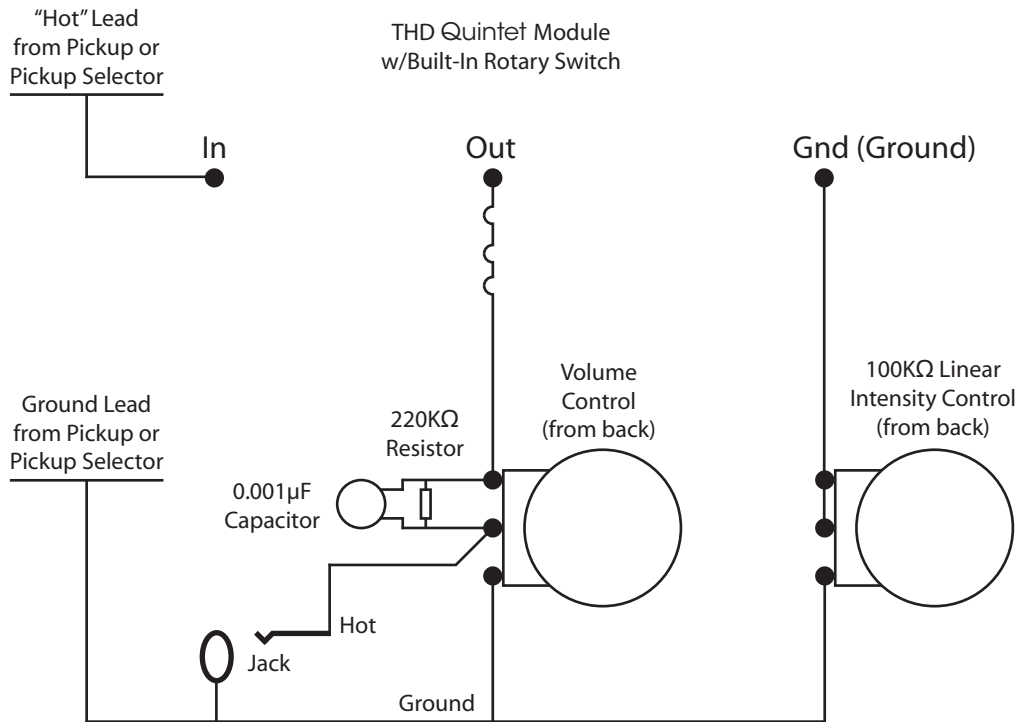

Sample Installation Diagrams for THD Quintet™ Tone Curve Modules w/Built-In Rotary Switches

Typical installation using intensity control